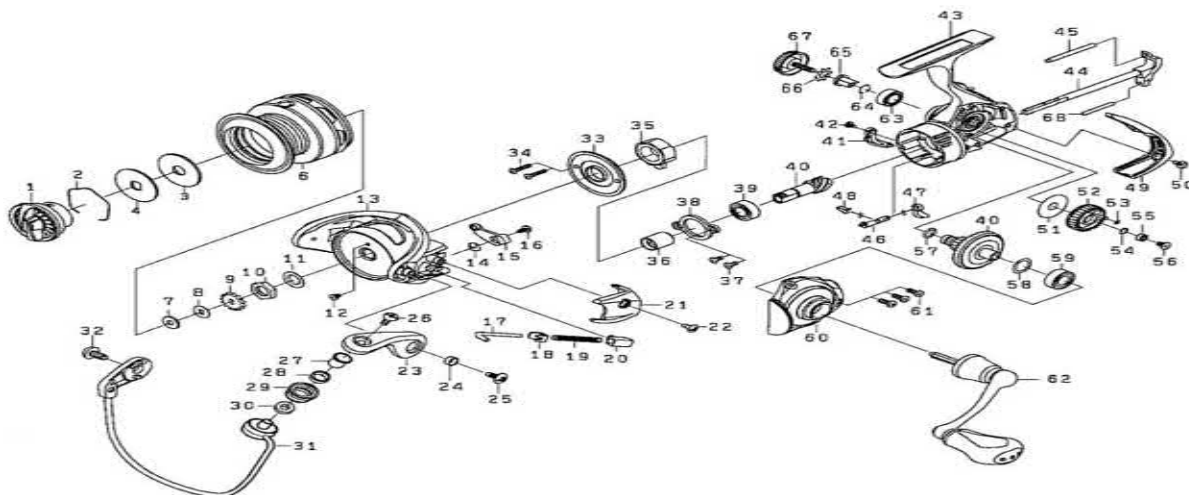

SPINNING REEL

LEGALIS 1500SH & 2000SH

Please order by parts number, not key number
 Veuillez indiquer le numéro de la pièce (Non "Key" No.)

Key No.	Part No.	Part Name	Key No.	Part No.	Part Name
1	J11-1301	DRAG KNOB	37	J00-0901	SCREW(H)
2	F88-4001	DRAG WASHER RETAINER	38	H44-2201	BEARING RETAINER(A)
3	F69-1001	DRAG WASHER	39	G46-7302	BALL BEARING(A)
4	G70-0601	KEY WASHER	40	Z02-1510	PINION +DRIVE GEAR UNIT
5	-	EARED WASHER	41	J02-2601	BAIL TRIP PLATE
2-6	J11-1001	SPOOL ASSEMBLY	42	G94-0402	SCREW (I)
7	E39-8000	WASHER (A)	43	J11-0601	BODY
8	E46-7101	WASHER (B)	44	J02-2401	MAIN SHAFT
9	G83-9301	CLICK GEAR	45	H61-4301	STABILIZER BAR(A)
10	J00-1901	ROTOR NUT	46	H59-5501	ANTI-REVERSE CAM
11	371-2824	WASHER (C)	47	H59-5401	ANTI-REVERSE LEVER
12	H02-2701	SCREW(A)	48	H69-7801	ANTI-REVERSE CAM SPRING
13	H97-4309	ROTOR	49	J00-1701	REAR COVER
14	H44-3301	BAIL TRIP LEVER SPRING	50	J00-1801	SCREW(J)
15	H44-3401	BAIL TRIP LEVER	51	H59-5701	WASHER (D)
16	H41-7701	SCREW(B)	52	H76-8401	OSCILLATING GEAR
17	H44-3601	BAIL SPRING SHAFT	53	H77-0601	"O" RING (A)
18	H57-6101	BAIL SPRING PLATE	54	H12-9200	WASHER (E)
19	H44-2401	BAIL SPRING	55	G46-9005	BALL BEARING(B)
20	H41-4301	BAIL SPRING HOLDER	56	G94-0402	SCREW(K)
21	H97-4401	COVER(A)	57	G67-0501	"O" RING (B)
22	G27-0801	SCREW(C)	58	375-8500	WASHER (F)
23	H72-8912	BAIL ARM	59	G46-7302	BALL BEARING(C)
24	H96-2401	COLLAR (A)	60	J11-0801	SIDE COVER
25	G20-5001	SCREW(D)	61	G33-2904	SCREW (L)
26	G19-5602	SCREW(E)	62	J11-0901	HANDLE ASSEMBLY
27	G19-5501	COLLAR (B)	63	G52-2703	BALL BEARING(D)
28	G22-0701	COLLAR (C)	64	G47-2401	BEARING RETAINER(B)
29	J08-9901	LINE ROLLER	65	F72-1001	COLLAR (E)
30	G87-4201	COLLAR (D)	66	160-8101	WASHER (G)
31	H98-4701	BAIL ASSEMBLY	67	H61-3303	HANDLE SCREW
32	G20-5001	SCREW(F)	68	J08-4801	STABILIZER BAR(B)
33	J02-2701	COVER(B)			
34	J00-1601	SCREW(G)			
35	H99-2901	ROLLER CLUTCH			
36	J00-1401	SPACING SLEEVE			

LEGALIS 2000SH SPECIAL PARTS		
Key No.	Part No.	Part Name
2-6	J11-1401	SPOOL ASSEMBLY